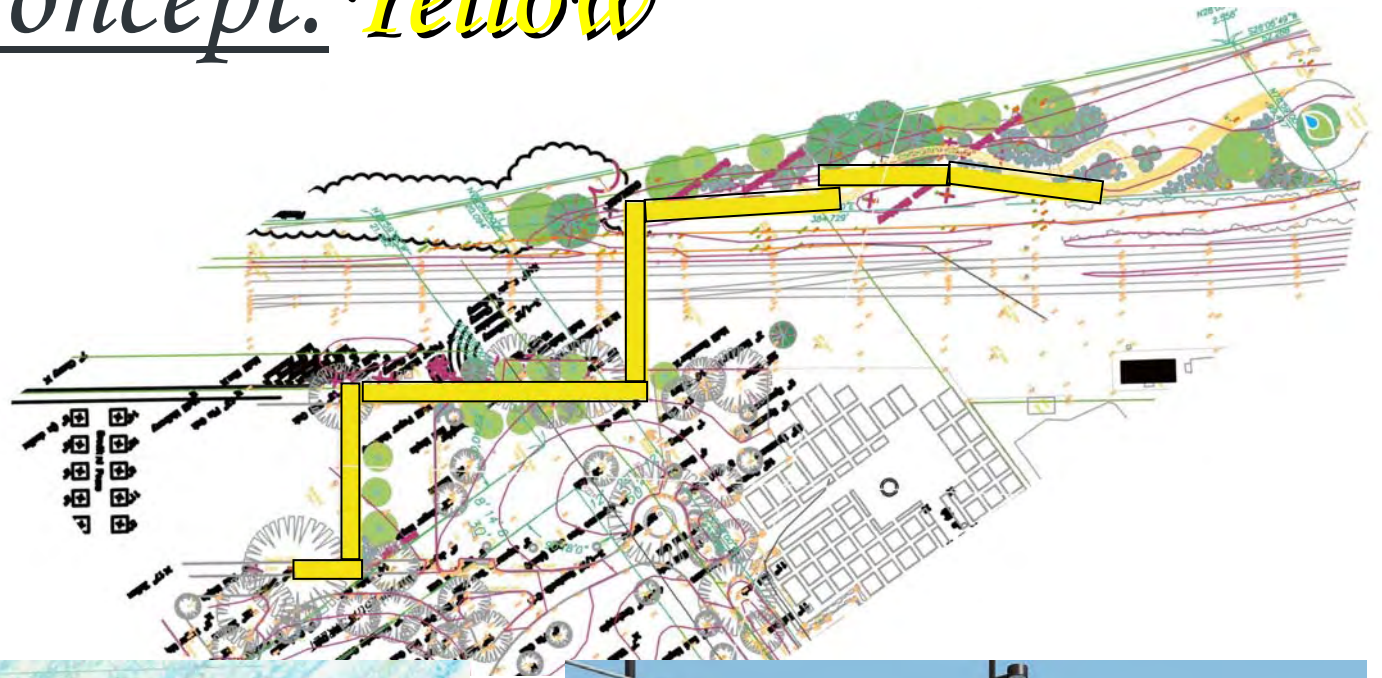

Final Concept: Yellow

VIEW FROM THE DOG PARK