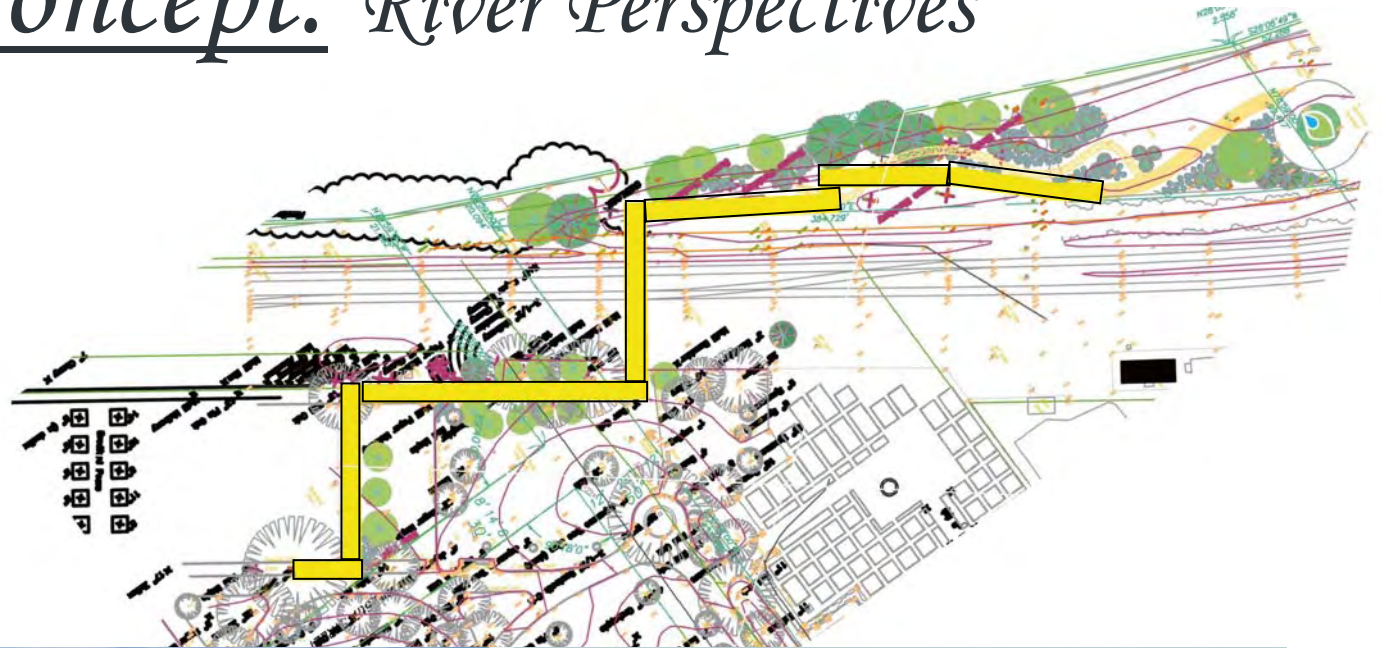

# Preliminary Concept: Yellow

**SCHUYLKILL PARKS CONNECTOR BRIDGE - YELLOW PATH - The West Border Option**

Philadelphia, PA

# Final Concept: Yellow

VIEW FROM THE DOG PARK

# Final Concept: River Perspectives