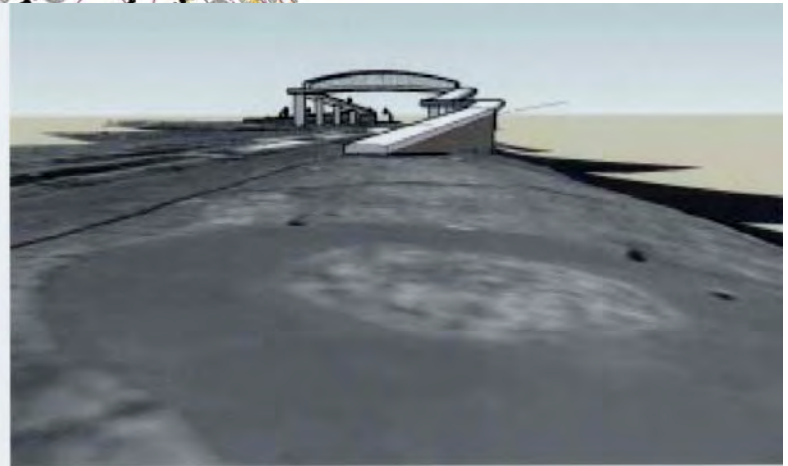

Final Concept: River Perspectives